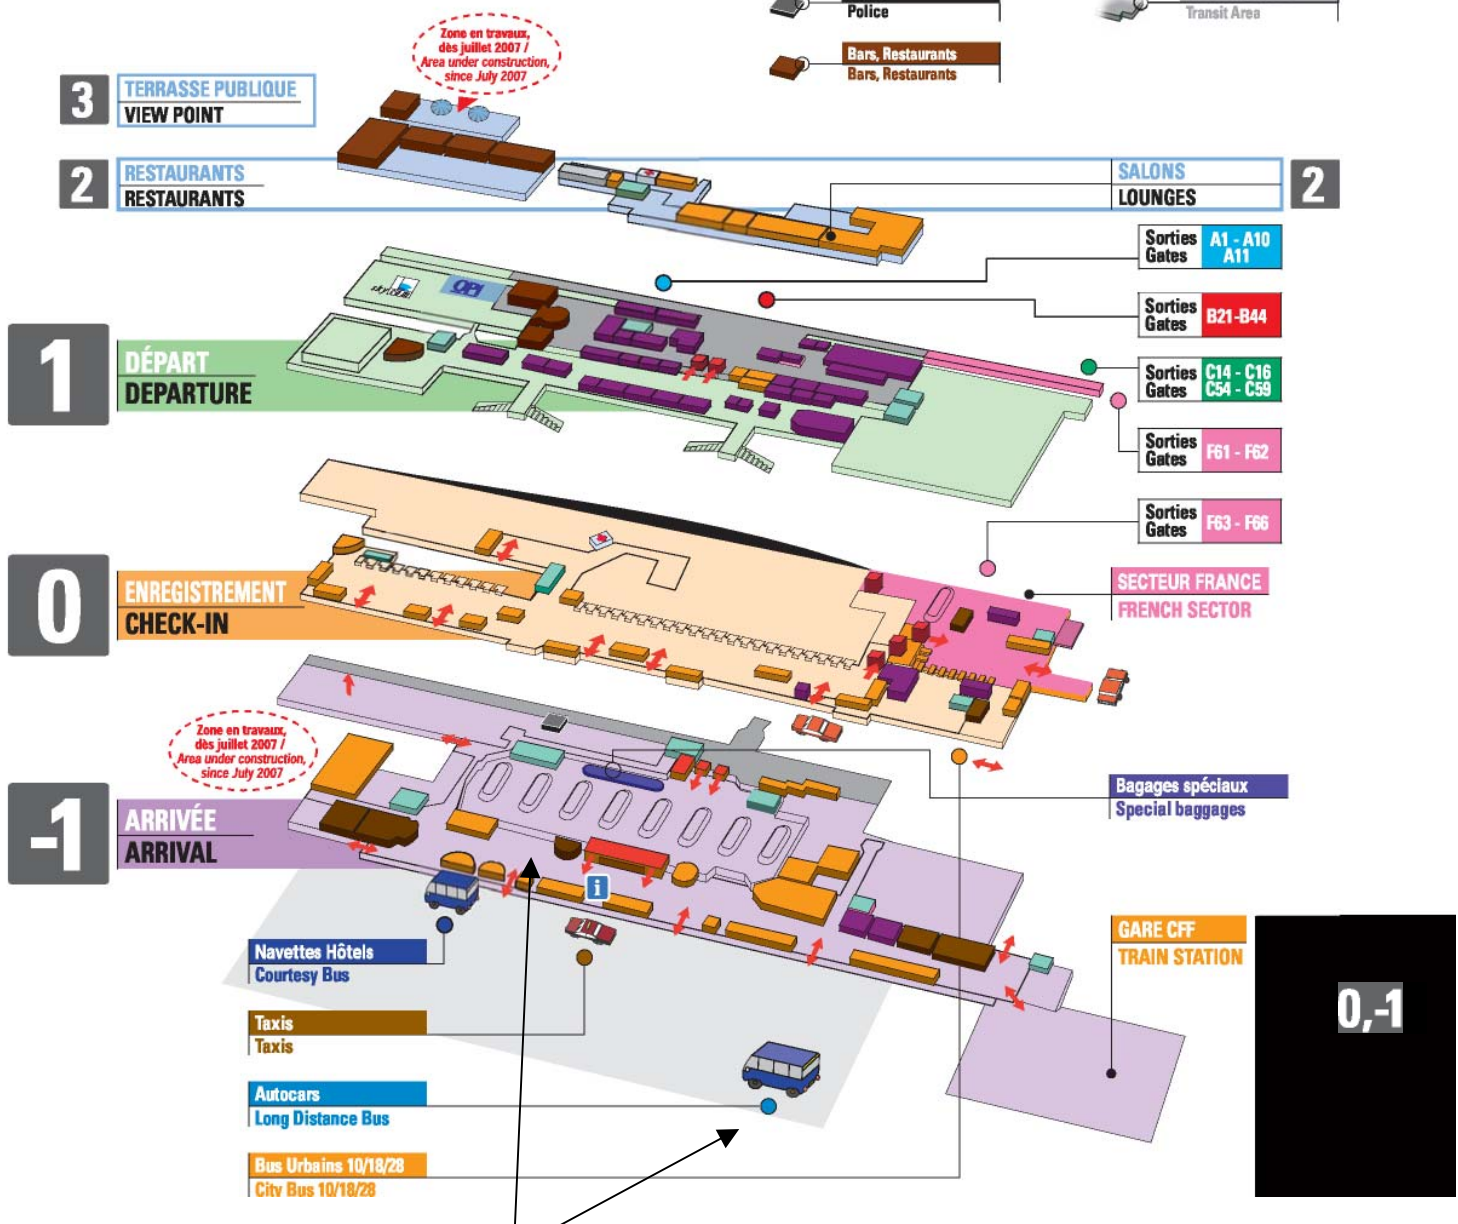

Plan du terminal T1

Terminal T1 map

-  Toilettes
Lavatories
-  Douane/Contrôle Police
Customs/Control Police
-  Police
Police
-  Bars, Restaurants
Bars, Restaurants
-  Boutiques
Shops
-  Services
Facilities
-  Zone sous douane
Transit Area

approximate rendez-vous points (at the bus only as a last resort !)